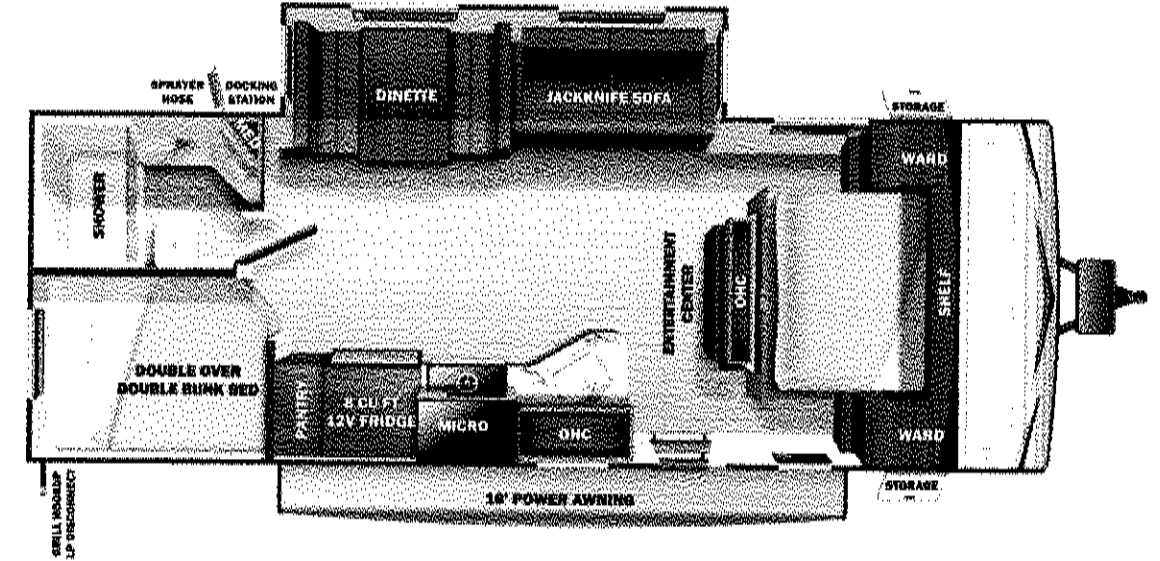

UVW 5825 lbs **Sleeps** Up to 10 **Length** 30' 8.88"

DIMENSIONS	CAPACITIES
Exterior height:.....132.25"	Fresh water tank (gals.):...42.00
Exterior width:.....96.00"	Gray water tank (gals.):...32.50
WEIGHTS	Black water/toilet tank (gals.):...32.50
GVWR:.....7500	Propane (lbs.):.....60
GAWR (front):.....3500	Propane (gals.):.....14
GAWR (rear):.....3500	Water heater (gals.):.....6.00
Approx. Gross Cargo Carrying Capacity(GCCC):.....1675	SEATING & SLEEPING
TIRES	Queen Bed
Tire size (front):.....ST205/75R15D	
Tire size (mid):.....	
Tire size (rear):.....ST205/75R15D	

Some dimensions may be rounded and may vary from the actual dimensions
Weights may be estimated calculations and may vary from the actual weight - refer to the vehicle weight labels for actual weights
Floorplans, features and specifications are subject to change without notice.